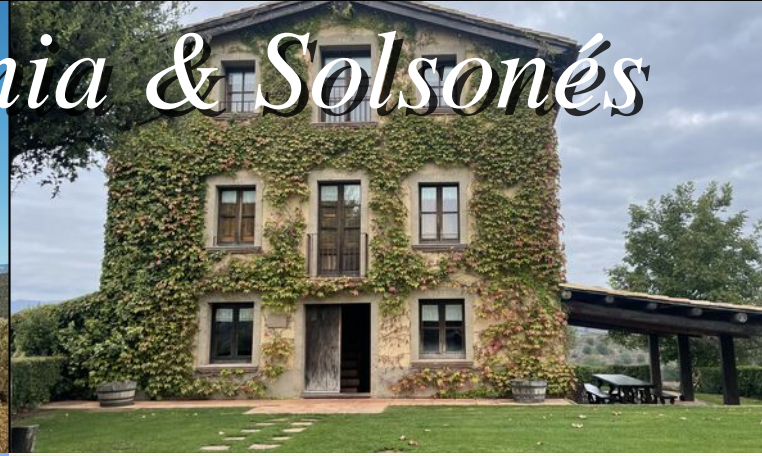

Central Catalonia & Solsonés

The holiday home

Husnummer 10413

26 Persons

6 Possible extra beds

11 Bedrooms in total

7 Double rooms

4 Tripple rooms

The two houses are situated so that you can walk from one to the other via a door in the hedge.

When the property is rented out together, the terrace in the large house is made ready so that the whole group can eat together and enjoy themselves together.